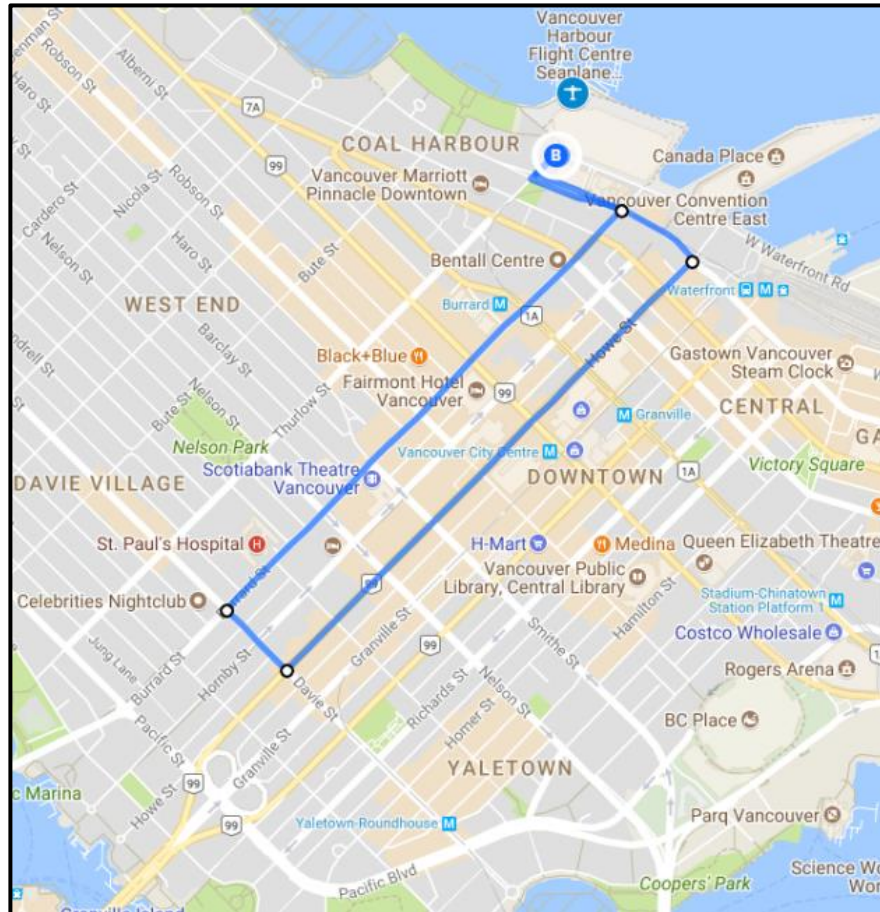

Vancouver Harbour

The Vancouver Harbour complimentary shuttle provides a drop-off service along a select route.

The shuttle departs from the EasyPark parkade by the Harbour Air terminal, travels east along Cordova Street, heads north along Howe Street, travels west along Davie Street then north along Burrard Street back to Harbour Air.

Locations along the route:

- Waterfront Station
- Vancouver Art Gallery
- Century Plaza Hotel
- Metropolitan Hotel
- Hotel Le Soleil
- Residence Inn by Marriott
- Rosewood Hotel Georgia
- Sinclair Centre Passport Office
- Sheraton Wall Centre Hotel
- Hyatt Regency Hotel
- Fairmont Pacific Rim
- Holiday Inn & Suites
- Sutton Place Hotel
- St Paul's Hospital
- Pacific Centre